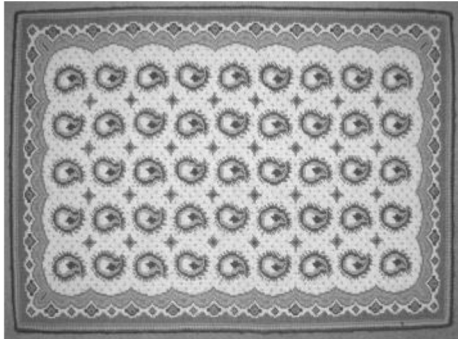

Anna Pearson's

Needlepoint

www.needle-point.co.uk

Design Sheet

Rugs

These are Charted designs for Needlepoint Rugs

Note: accuracy of colour reproduction on this Sheet may vary.

Kashmir

A small rug in Crewel wool,
perfect for bedroom or bathroom.

An excellent first rug project.

Your choice of colours.

Standard finished size on 7 mesh canvas:

23 x 37 ins, 59 x 94 cm

Darsham

An attractive Florentine design rug,
worked on 14 mesh canvas in crewel
wools. Central motif can also be
worked as a cushion.

Size and Colour Scheme to be custom selected